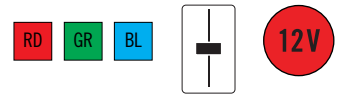

ST-RGB-SMART

Code	ST-RGB-SMART	
Protection level disponible		
Number LED		
Wattage (W)		
Luminous Flux (Lm)	Red	240Lm/m
	Green	480Lm/m
	Blue	300Lm/m
Voltage	12V