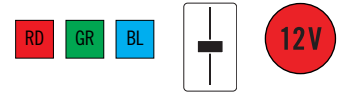

ST-RGB-7.2

Code	ST-RGB-7.2
Protection level disponible	IP22 (2.2 mm) IP65
Number LED	60 LED/m
Wattage (W)	7.2 W/m
Luminous Flux (Lm)	Red 240Lm/m Green 480Lm/m Blue 300Lm/m
Voltage	12V