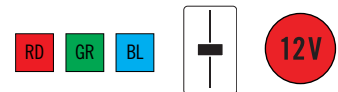

ST-RGB-14.4

Code	ST-RGB-14.4
Protection level	IP22 (2.2 mm)
Number LED	120 LED/m
Wattage (W)	14.4 W/m
Luminous Flux (Lm)	Red 480Lm/m Green 960Lm/m Blue 600Lm/m
Voltage	12V