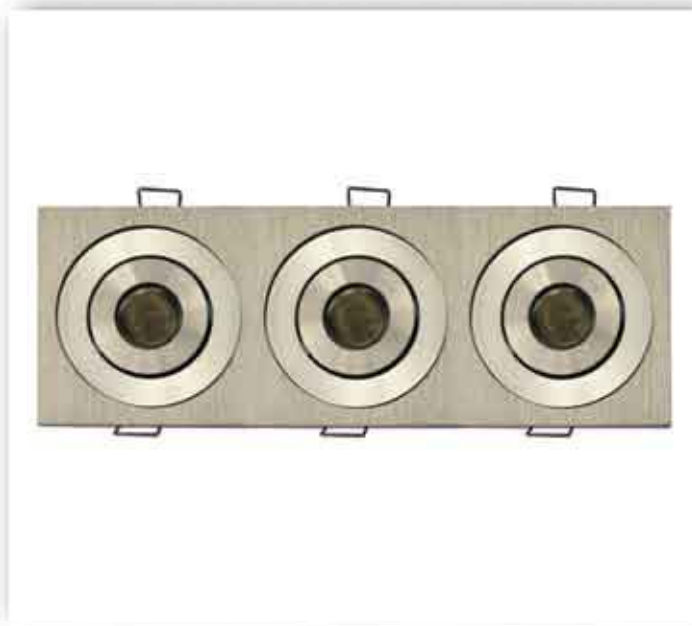

PL2023SP9W

Code	PL2023SP9W
Color	Warm / Cold White
Temperature color	3000K / 6000K
Number LED	3 LED
LED Beam angle	30°
Wattage (W)	9W
Luminous Flux (Lm)	315Lm
Efficiency(Lm /W)	35Lm/w
Voltage	12V