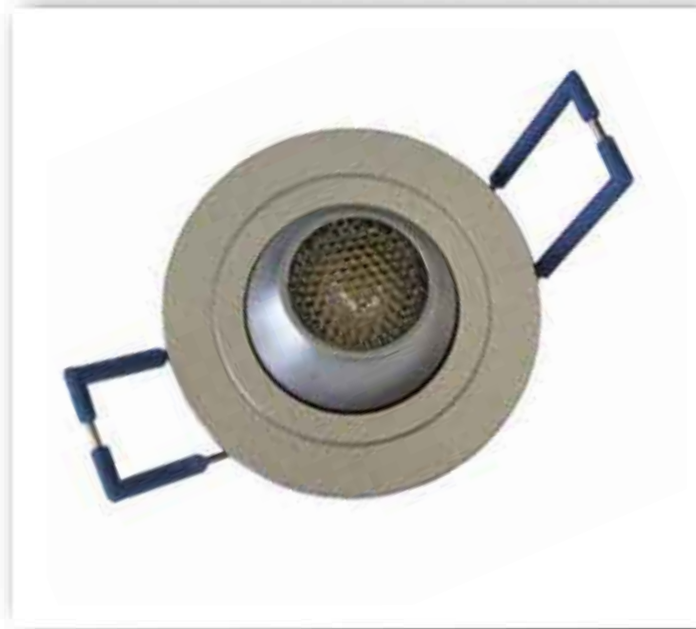

PL104SP1WCRGB

Code	PL104SP1WCRGB
Color	Warm / Cold White / RGB
Temperature color	3000K / 6000K
Number LED	1 LED
LED Beam angle	30°
Wattage (W)	1W
Luminous Flux (Lm)	105 Lm
Efficiency(Lm /W)	35Lm/w
Voltage	12V