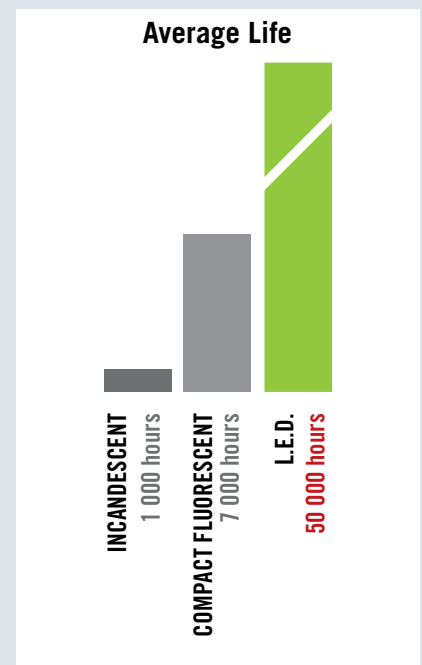

DIMMABLE

Energy efficiency